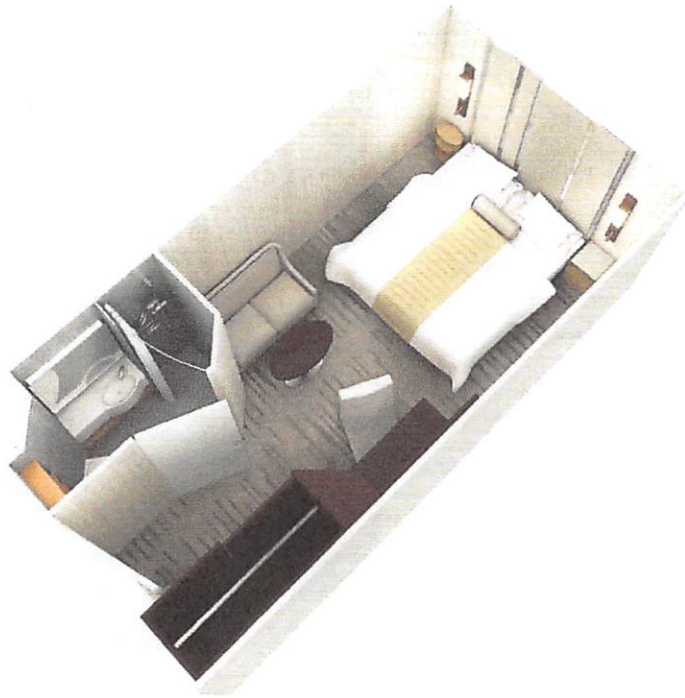

### CLUB VERANDA STATEROOM

Stateroom: 175 ft<sup>2</sup> (16.3 m<sup>2</sup>)

Veranda: 40 ft<sup>2</sup> (3.7 m<sup>2</sup>)

- Completely refurbished with fresh contemporary décor
- Two lower beds convertible to one queen-size bed
- Sitting area with 40" flat-screen TV
- Veranda
- Minibar
- Thermostat-controlled air conditioner
- Direct-dial telephone with voicemail
- Writing desk
- In-room safe
- Hand-held hair dryer
- USB ports under bedside reading lamps

### CLUB VERANDA PLUS STATEROOM

Stateroom: 175 ft<sup>2</sup> (16.3 m<sup>2</sup>)

Veranda: 46–64 ft<sup>2</sup> (4.3–6 m<sup>2</sup>)

- Completely refurbished with fresh contemporary décor
- Two lower beds convertible to one queen-size bed
- Comfortable sitting area with 40" flat-screen TV
- Veranda
- Minibar
- Thermostat-controlled air conditioner
- Direct-dial telephone with voicemail
- Writing desk
- In-room safe
- Hand-held hair dryer
- USB ports under bedside reading lamps

### CLUB INTERIOR STATEROOM

Stateroom: 158 ft<sup>2</sup> (14.7 m<sup>2</sup>)

- Completely refurbished with fresh contemporary décor
- Two lower beds convertible to one queen-size bed
- Flat-screen TV
- Minibar
- Thermostat-controlled air conditioner
- Direct-dial telephone with voicemail
- Writing desk
- In-room safe
- Hand-held hair dryer
- USB ports under bedside reading lamps

Obstructed View

- Completely refurbished with fresh contemporary décor
- Two lower beds convertible to one queen-size bed
- Some staterooms feature sofa bed
- 40" flat-screen TV
- Minibar
- Thermostat-controlled air conditioner
- Direct-dial telephone with voicemail
- Writing desk
- In-room safe
- Hand-held hair dryer
- USB ports under bedside reading lamps