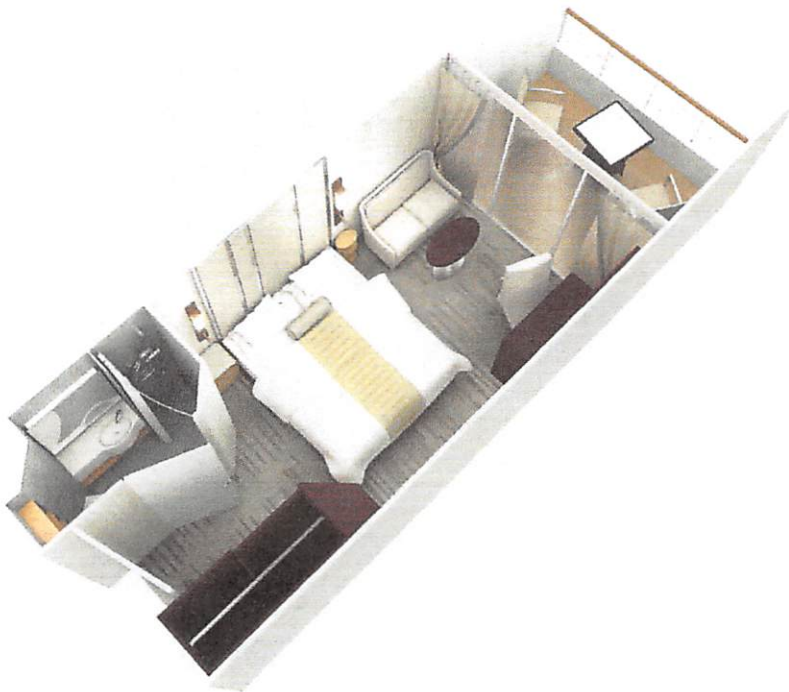

### CLUB VERANDA STATEROOM

Stateroom: 175 ft<sup>2</sup> (16.3 m<sup>2</sup>)

Veranda: 40 ft<sup>2</sup> (3.7 m<sup>2</sup>)

- Completely refurbished with fresh contemporary décor
- Two lower beds convertible to one queen-size bed
- Sitting area with 40" flat-screen TV
- Veranda
- Minibar
- Thermostat-controlled air conditioner
- Direct-dial telephone with voicemail
- Writing desk
- In-room safe
- Hand-held hair dryer
- USB ports under bedside reading lamps

### CLUB VERANDA PLUS STATEROOM

Stateroom: 175 ft<sup>2</sup> (16.3 m<sup>2</sup>)

Veranda: 46–64 ft<sup>2</sup> (4.3–6 m<sup>2</sup>)

- Completely refurbished with fresh contemporary décor
- Two lower beds convertible to one queen-size bed
- Comfortable sitting area with 40" flat-screen TV
- Veranda
- Minibar
- Thermostat-controlled air conditioner
- Direct-dial telephone with voicemail
- Writing desk
- In-room safe
- Hand-held hair dryer
- USB ports under bedside reading lamps

### CLUB INTERIOR STATEROOM

Stateroom: 158 ft<sup>2</sup> (14.7 m<sup>2</sup>)

- Completely refurbished with fresh contemporary décor
- Two lower beds convertible to one queen-size bed
- Flat-screen TV
- Minibar
- Thermostat-controlled air conditioner
- Direct-dial telephone with voicemail
- Writing desk
- In-room safe
- Hand-held hair dryer
- USB ports under bedside reading lamps

Obstructed View

- Completely refurbished with fresh contemporary décor
- Two lower beds convertible to one queen-size bed
- Some staterooms feature sofa bed
- 40" flat-screen TV
- Minibar
- Thermostat-controlled air conditioner
- Direct-dial telephone with voicemail
- Writing desk
- In-room safe
- Hand-held hair dryer
- USB ports under bedside reading lamps